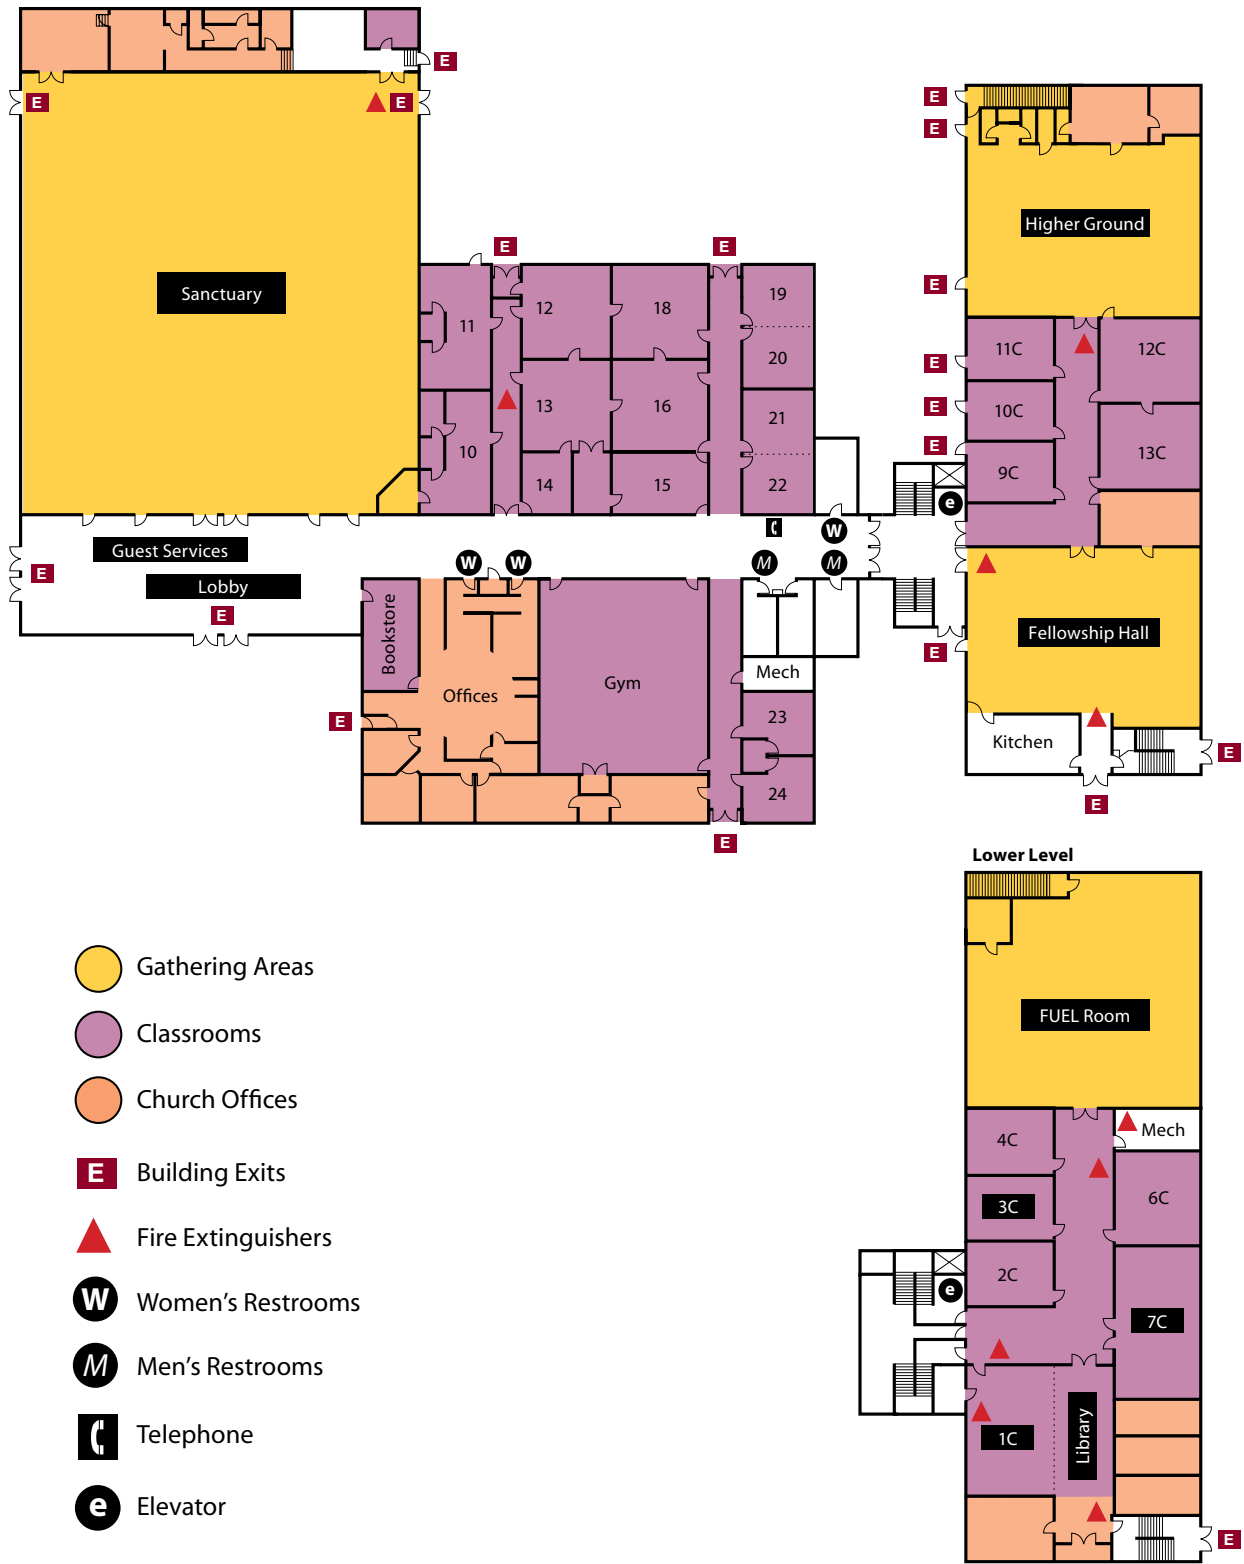

Facility MAP

Finding your way around Hope Church.

- Gathering Areas
- Classrooms
- Church Offices
- E Building Exits
- Fire Extinguishers
- W Women's Restrooms
- M Men's Restrooms
- ☎ Telephone
- e Elevator